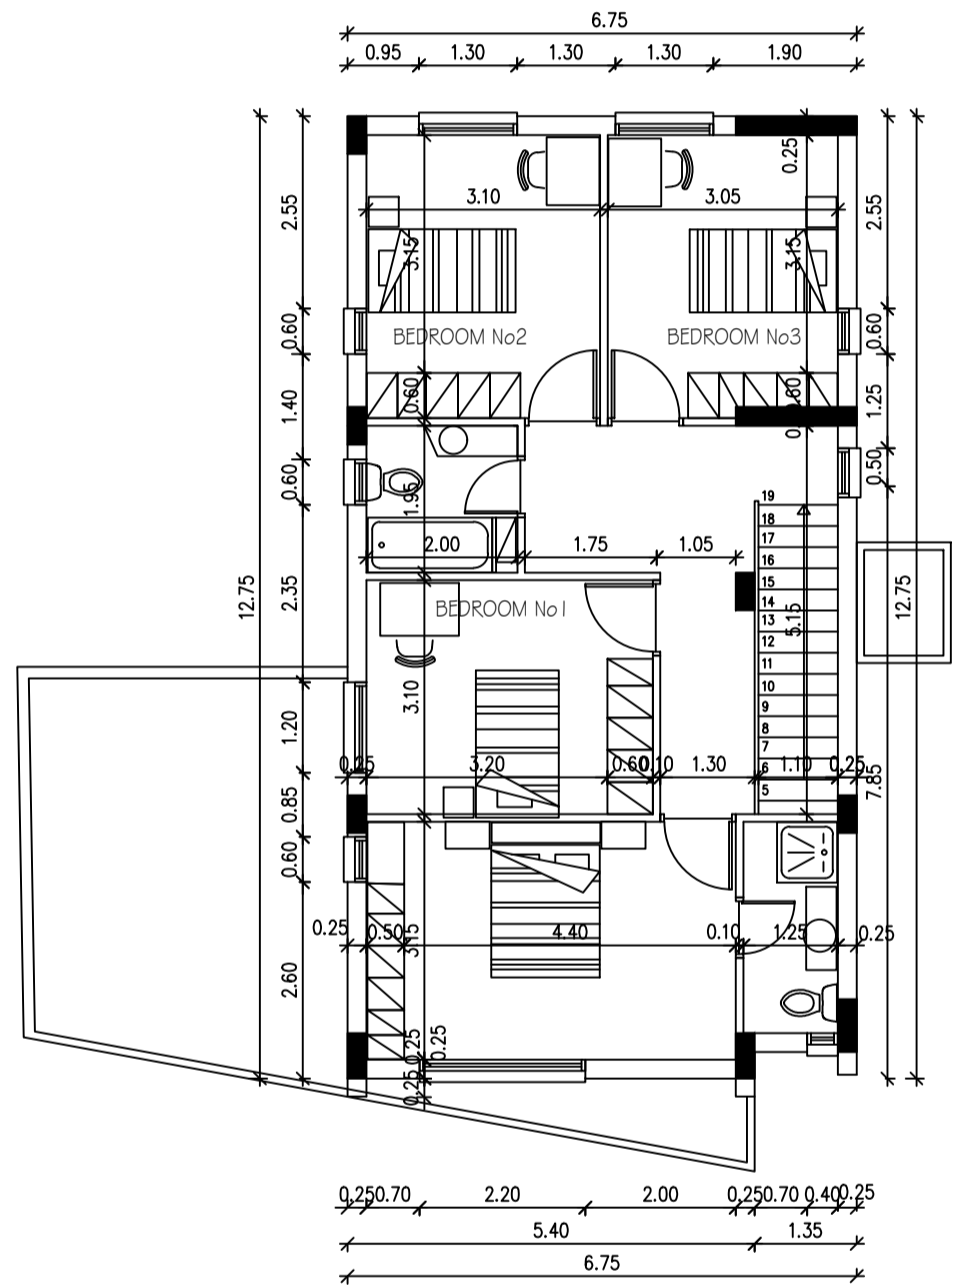

NORTH

GROUND FLOOR PLAN

FIRST FLOOR PLAN

CITIO

PLOT#3

HOUSE "A"

SCALE 1:100

LAND AREA 265 m²

TOTAL AREA 196 m²

INDOOR AREA 159 m²

GROUND FLOOR 71 m²

FIRST FLOOR 88 m²