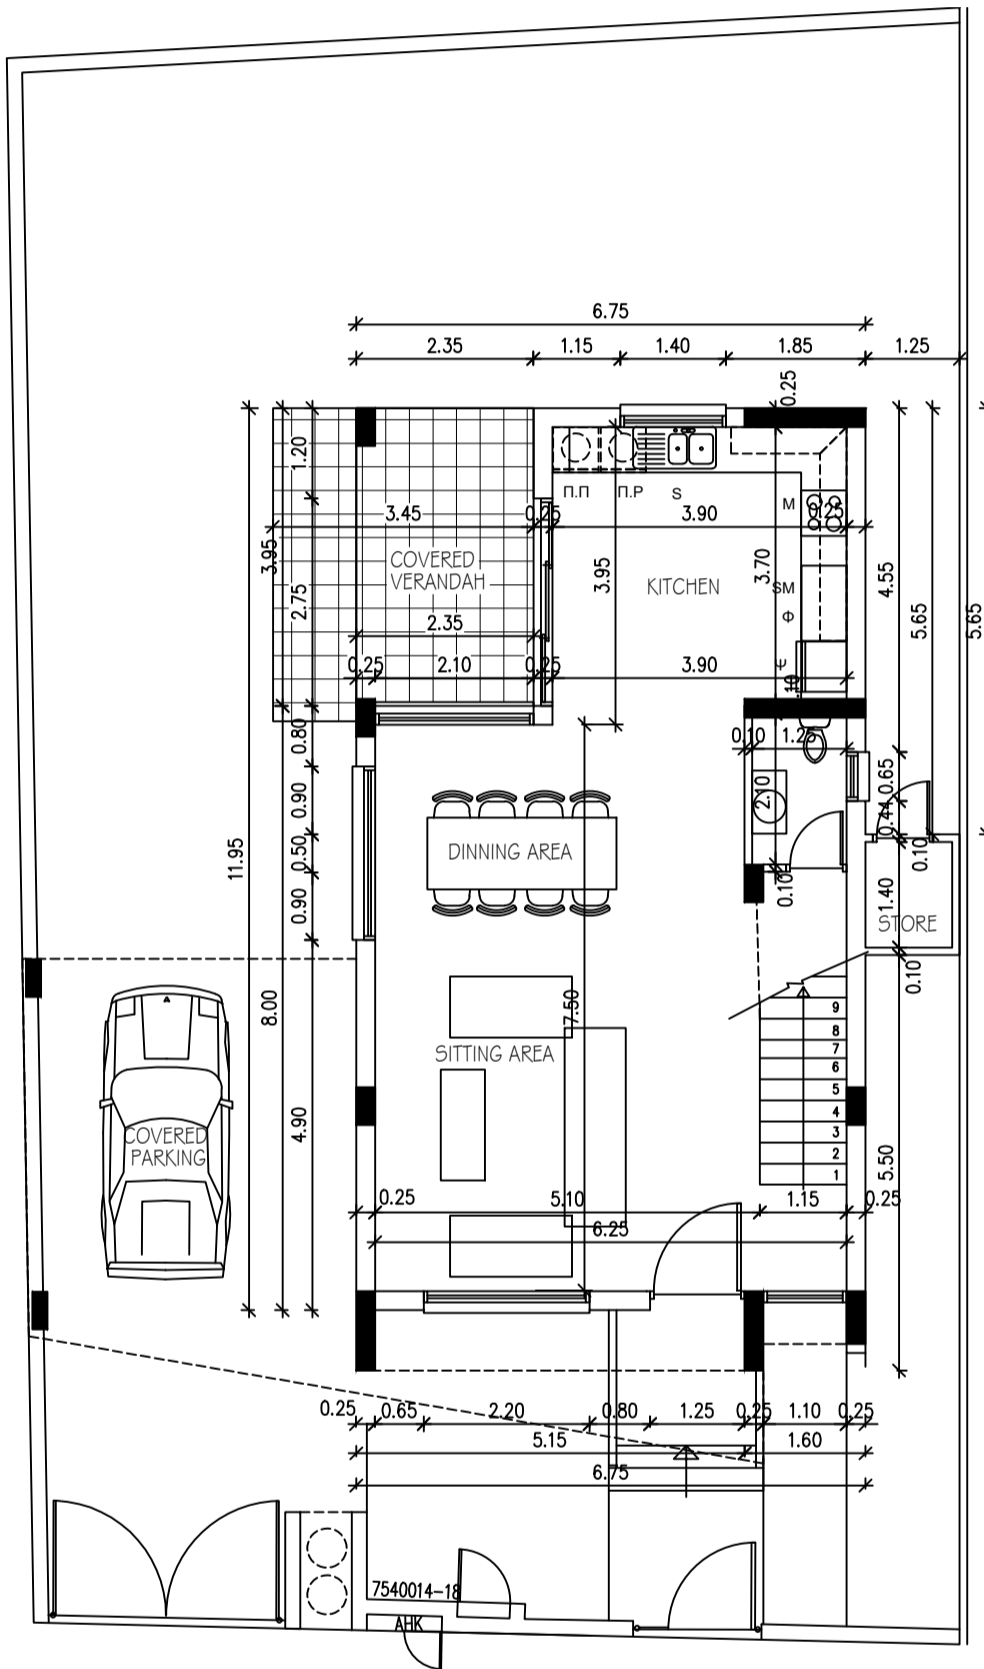

NORTH

GROUND FLOOR PLAN

FIRST FLOOR PLAN

CITIO

PLOT#3

HOUSE "A"

SCALE 1:100

LAND AREA 265 m²

TOTAL AREA 196 m²

INDOOR AREA 159 m²

GROUND FLOOR 71 m²

FIRST FLOOR 88 m²